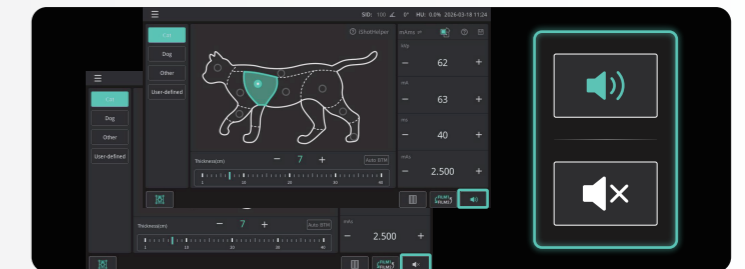

Silent Operation

Silent operation for animal comfort and reduced stress, improving the shooting experience.

Technical Specifications

Technical Specifications	
Construction	Monoblock unit with touch screen High-frequency technology
Max Power Output (kW)	5 kW
Tube Voltage (kV)	40~125 kV, 1 kV per step
Tube Current (mA)	12.5~100 mA
Current time product (mAs)	0.16~160 mAs
Loading time (ms)	1.6 ms~8000 ms
Working Frequency	400 kHz
Focus spot (mm)	0.6 mm / 1.8 mm
Total Filtration	2.9mm Al collimator included
Size (L/W/H)	395 x 285 x 245 mm
Weight (kg)	15.8±0.2 kg
Foot switch cable (m)	3 m
AUTO-BTM	Option