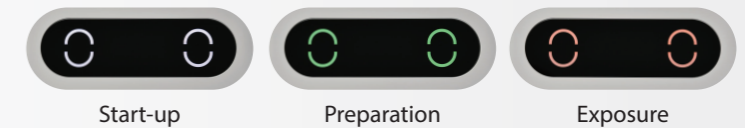

Easier Operation, Higher Efficiency

iShotHelper

Professional positioning guidance, friendly to new vets, greatly reduce the operation threshold.

Precise Tilt & Angle Display

The machine tilts freely, with real-time angle shown on screen for accurate shooting setup.

Professional Design, Safe Protection

APR

- Built-in cat/dog APR, with customizable settings for exotic pets.
- Automatically sets mA/ms and mAs based on body thickness.

Multi-color Status Indicators

The exposure indicator light displays multiple states, clearly distinguishing the three states of start-up, preparation and exposure, making the operation process safer.