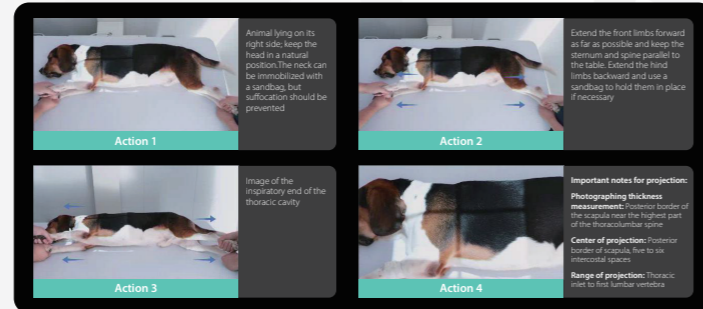

VetiGen P50

Veterinary Portable X-ray Unit

Innovate Ahead, Lead Simplicity

companion animal

Q | Search Mindray Animal Medical

LinkedIn Facebook Instagram

www.mindrayanimal.com
service@mindrayanimal.com

©2026 Shenzhen Mindray Animal Medical Technology Co., LTD. All rights reserved.
P/N:ENG-VetiGen P50-210285X4P-20260408

Easier Operation, Higher Efficiency

iShotHelper

Professional positioning guidance, friendly to new vets, greatly reduce the operation threshold.

Precise Tilt & Angle Display

The machine tilts freely, with real-time angle shown on screen for accurate shooting setup.

Foot Switch & Hand Switch

- Standard equipped with hand switch & foot switch dual control.
- Enabling single-person to complete the shooting and greatly improving shooting efficiency.

Touchscreen

- 10"capacitive touchscreen for simple operation.
- Designed with inclination for easy observation without glare interference.

Professional Design, Safe Protection

APR

- Built-in cat/dog APR, with customizable settings for exotic pets.
- Automatically sets mA/ms and mAs based on body thickness.

Multi-color Status Indicators

The exposure indicator light displays multiple states, clearly distinguishing the three states of start-up, preparation and exposure, making the operation process safer.